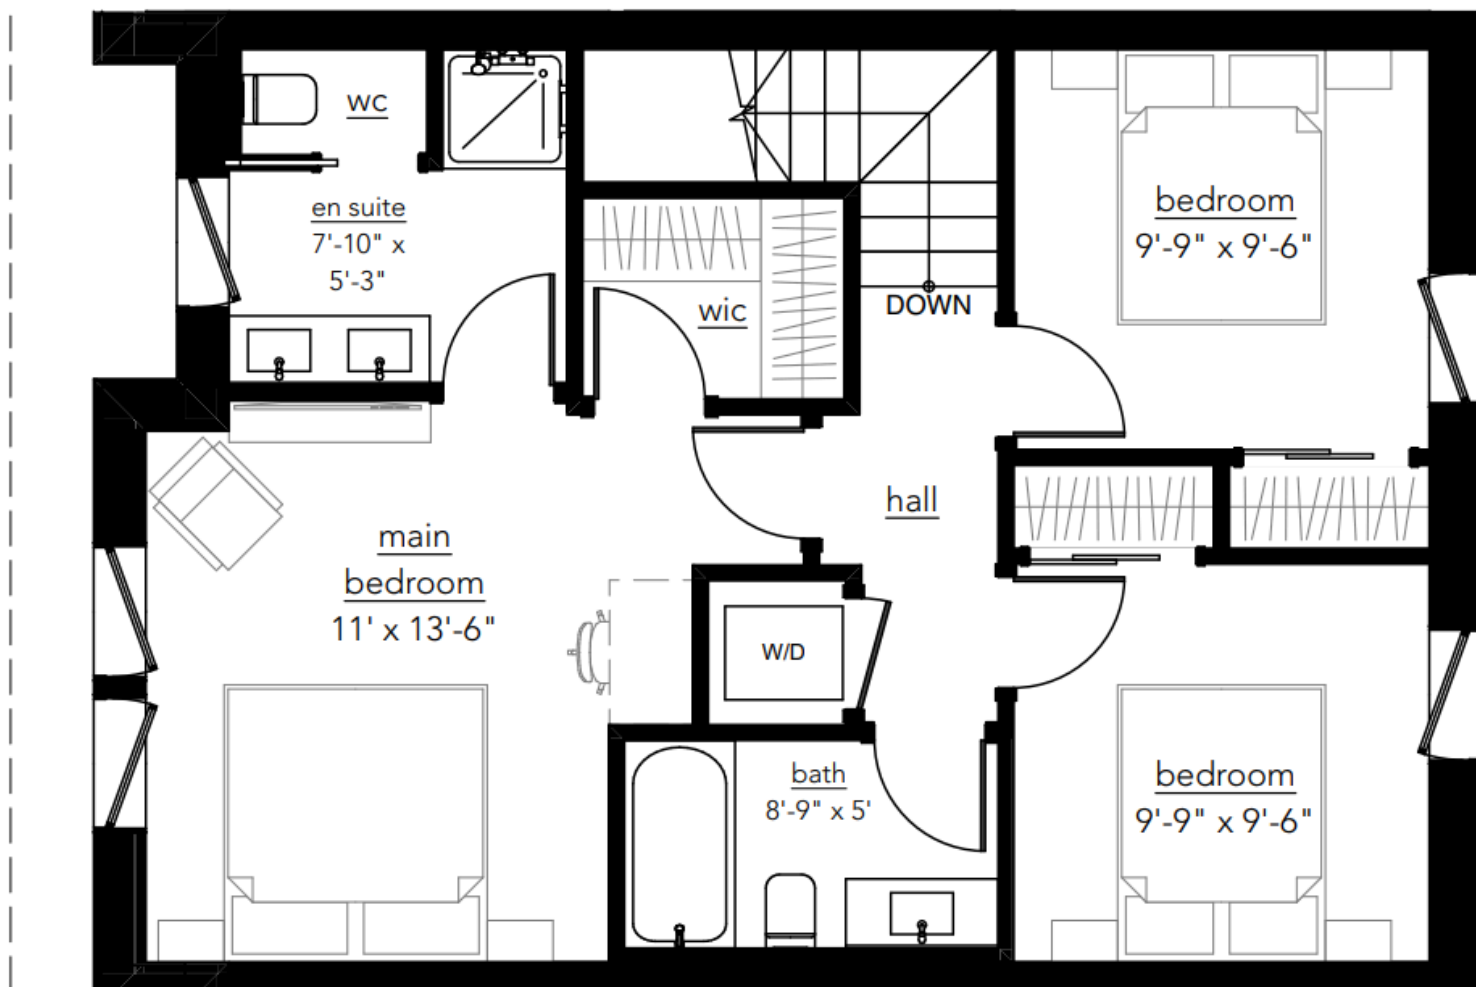

THE CARIBOU

● TOWNHOUSE ●		
4 	THE CARIBOU	3.5 

created by StokedLiving

*A new development in:
Revelstoke*

MAIN FLOOR

SECOND FLOOR

THIRD FLOOR

Solid Plywood Cabinets, with soft close hinges and slides