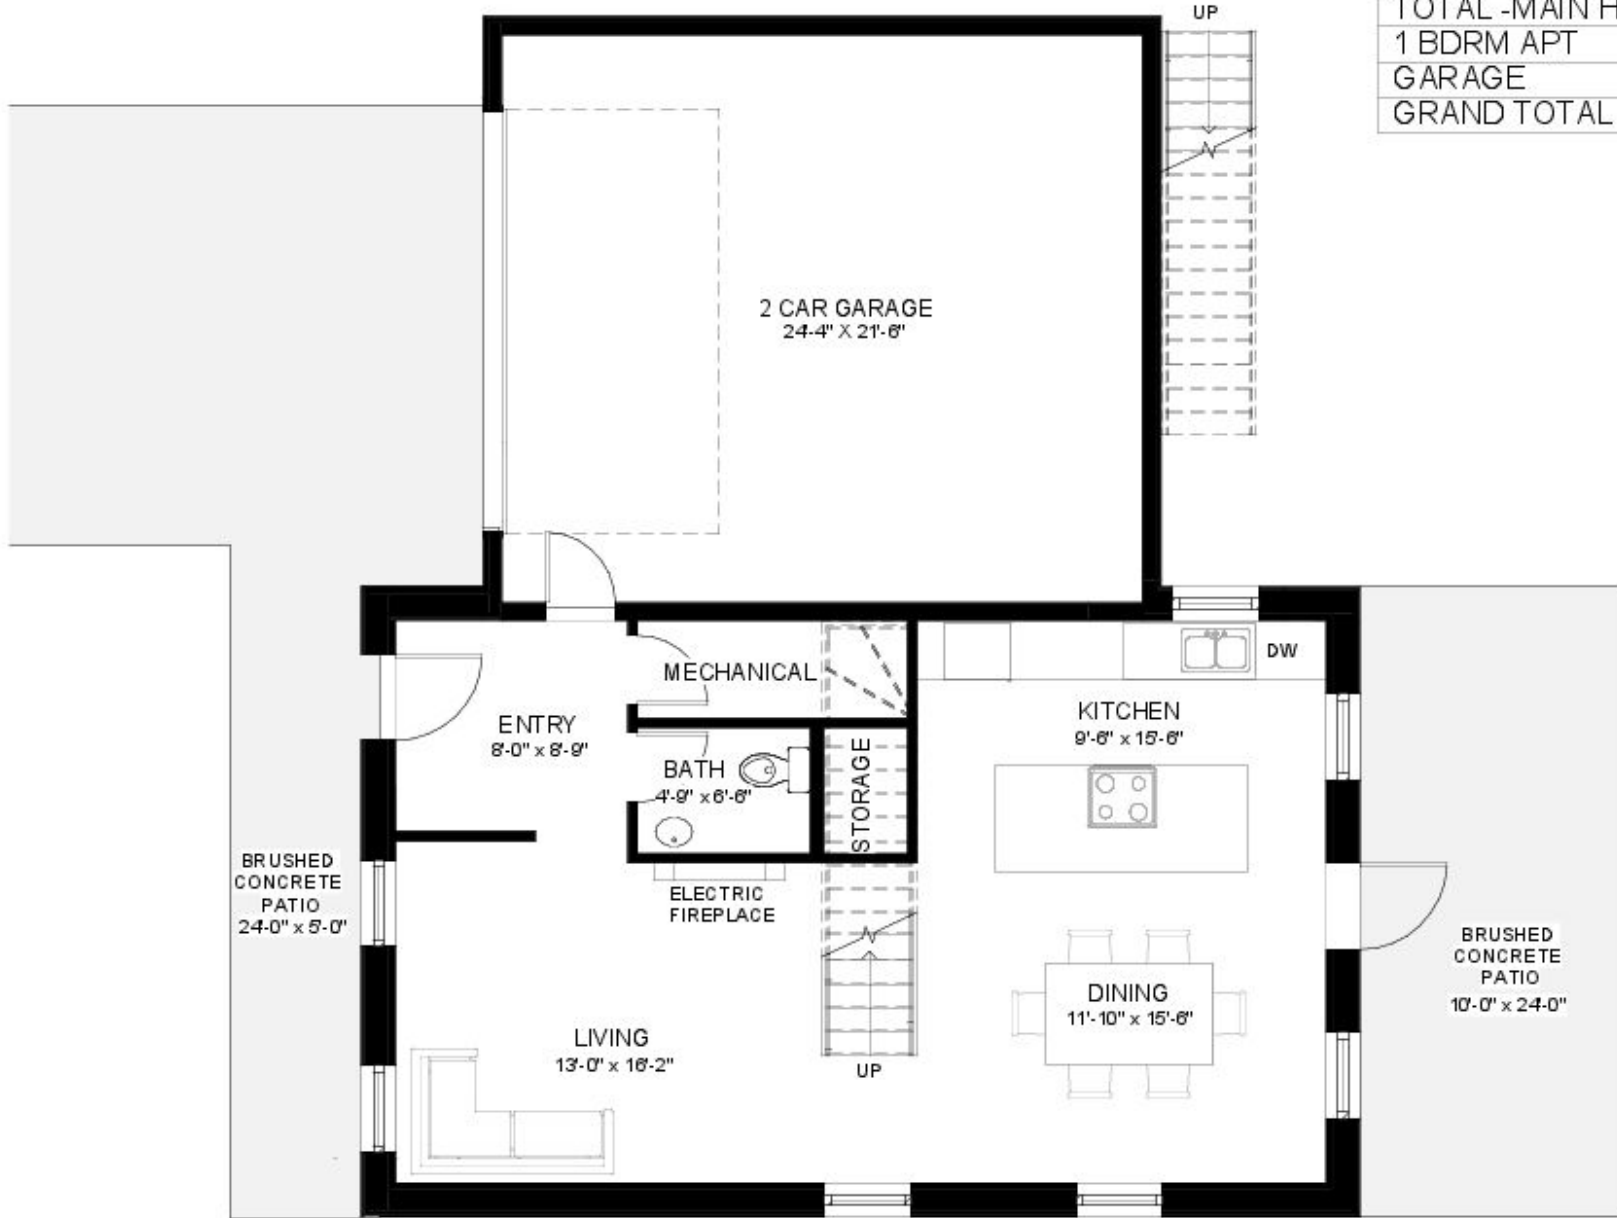

THE LYNX

• SINGLE DETACHED HOME •		
3 	THE LYNX	2.5 

created by StokedLiving

*A new development in:
Revelstoke*

MAIN FLOOR

MAIN FLOOR	890 FT. ²
SECOND FLOOR	890 FT. ²
TOTAL -MAIN HOME	1780 FT. ²
1 BDRM APT	584 FT. ²
GARAGE	584 FT. ²
GRAND TOTAL	2948FT. ²

SECOND FLOOR

MAIN FLOOR

SECOND FLOOR

1 BEDROOM SUITE & GARAGE UPGRADE

MAIN FLOOR

MAIN FLOOR	890 FT. ²
SECOND FLOOR	890 FT. ²
TOTAL -MAIN HOME	1780 FT. ²
1 BDRM APT	584 FT. ²
GARAGE	584 FT. ²
GRAND TOTAL	2948FT. ²