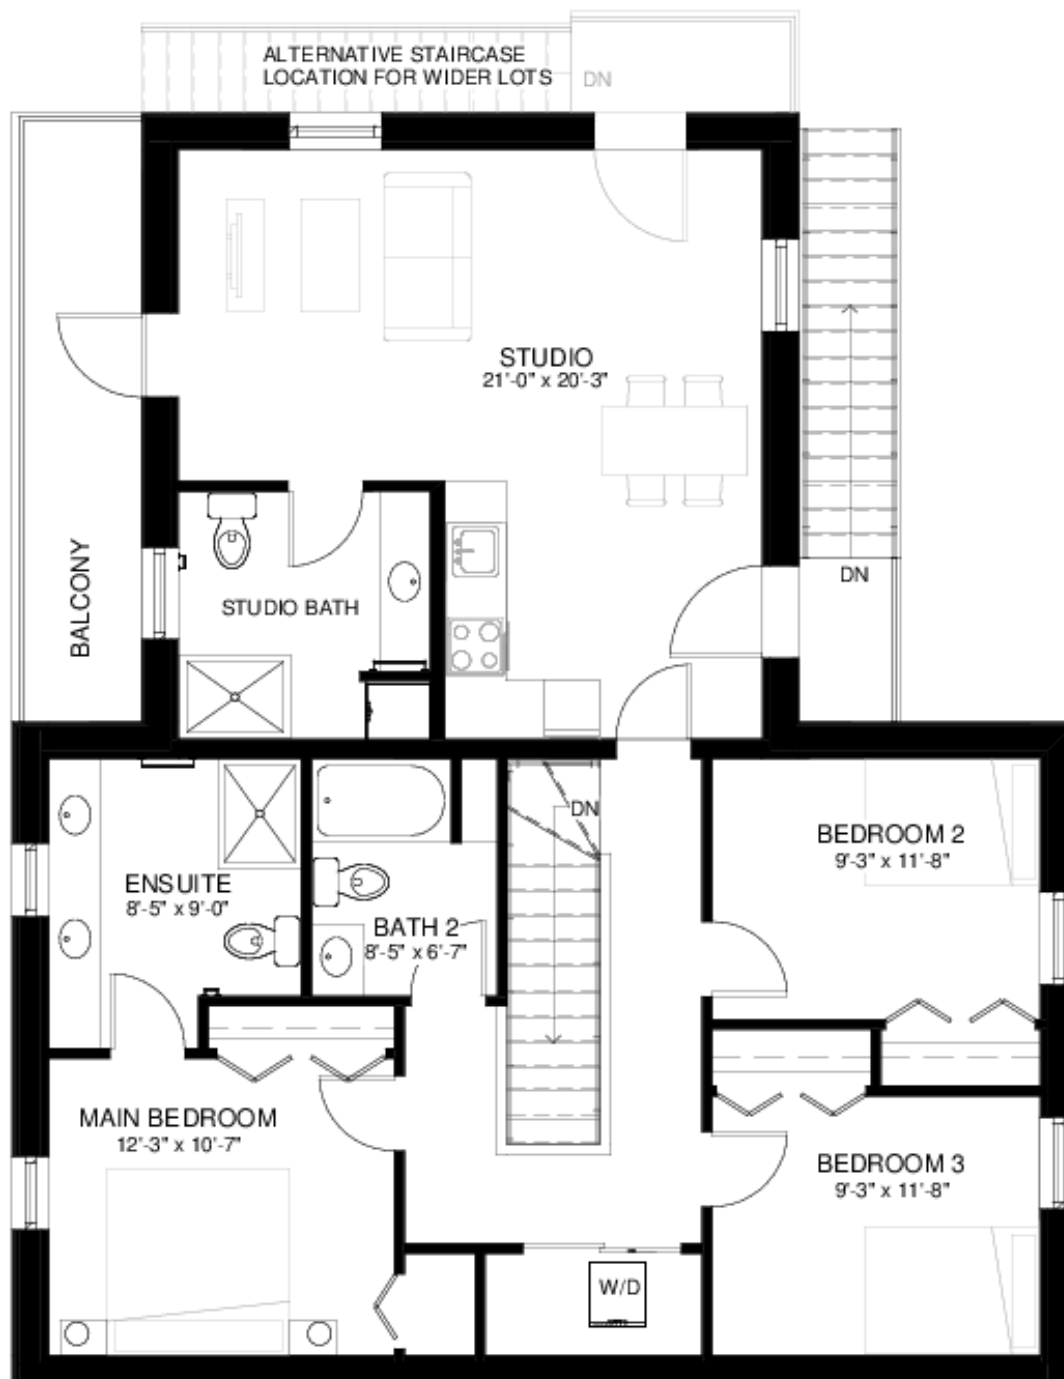

THE LYNX

• SINGLE DETACHED HOME •		
3 	THE LYNX	2.5 

created by StokedLiving

*A new development in:
Revelstoke*

MAIN FLOOR

MAIN FLOOR	890 FT. ²
SECOND FLOOR	890 FT. ²
TOTAL -MAIN HOME	1780 FT. ²
1 BDRM APT	584 FT. ²
GARAGE	584 FT. ²
GRAND TOTAL	2948FT. ²

SECOND FLOOR

MAIN FLOOR

SECOND FLOOR

1 BEDROOM SUITE & GARAGE UPGRADE

MAIN FLOOR

MAIN FLOOR	890 FT. ²
SECOND FLOOR	890 FT. ²
TOTAL -MAIN HOME	1780 FT. ²
1 BDRM APT	584 FT. ²
GARAGE	584 FT. ²
GRAND TOTAL	2948FT. ²

SECOND FLOOR

1 BEDROOM SUITE UPGRADE

MAIN FLOOR

SECOND FLOOR

Kitchen: Appliance and Cabinets **\$19,500**

Upgrade your home with our Bosch appliance collection and experience a new level of culinary excellence. From our sleek wall oven and wall microwave to the high-performance induction cooktop with 5 burners, each appliance combines cutting-edge technology with elegant design. Enjoy the convenience of soft-closed doors and taller cabinets, providing a touch of luxury and ample storage space. Complete your kitchen transformation with our exquisite wine cooler, preserving and showcasing your favorite bottles. Elevate your cooking experience and embrace the perfect blend of style and functionality. Your dream kitchen awaits! *No upgrade options for the suite kitchen.*