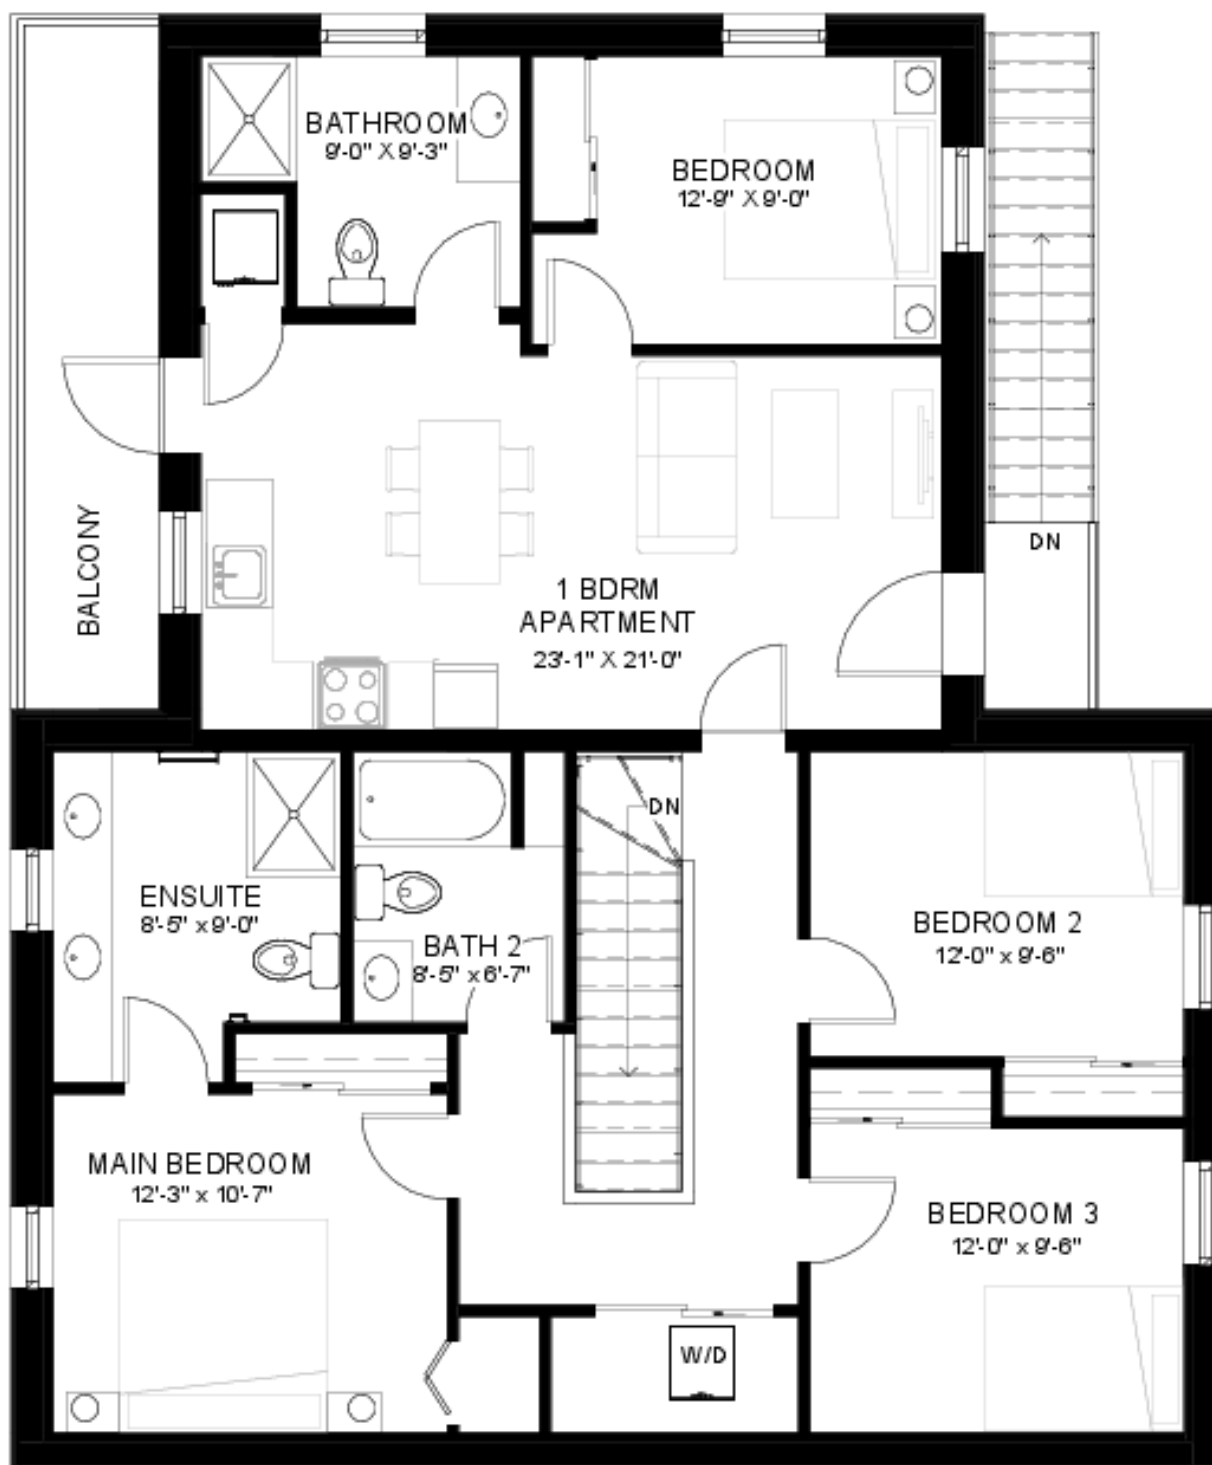

THE LYNX

• SINGLE DETACHED HOME •		
3 	THE LYNX	2.5 

created by StokedLiving

*A new development in:
Revelstoke*

MAIN FLOOR

MAIN FLOOR	890 FT. ²
SECOND FLOOR	890 FT. ²
TOTAL -MAIN HOME	1780 FT. ²
1 BDRM APT	584 FT. ²
GARAGE	584 FT. ²
GRAND TOTAL	2948FT. ²

SECOND FLOOR

MAIN FLOOR

SECOND FLOOR

1 BEDROOM SUITE & GARAGE UPGRADE

MAIN FLOOR

MAIN FLOOR	890 FT. ²
SECOND FLOOR	890 FT. ²
TOTAL -MAIN HOME	1780 FT. ²
1 BDRM APT	584 FT. ²
GARAGE	584 FT. ²
GRAND TOTAL	2948FT. ²

SECOND FLOOR

1 BEDROOM SUITE UPGRADE

MAIN FLOOR

SECOND FLOOR

Kitchen: Appliance and Cabinets **\$19,500**

Upgrade your home with our Bosch appliance collection and experience a new level of culinary excellence. From our sleek wall oven and wall microwave to the high-performance induction cooktop with 5 burners, each appliance combines cutting-edge technology with elegant design. Enjoy the convenience of soft-closed doors and taller cabinets, providing a touch of luxury and ample storage space. Complete your kitchen transformation with our exquisite wine cooler, preserving and showcasing your favorite bottles. Elevate your cooking experience and embrace the perfect blend of style and functionality. Your dream kitchen awaits! *No upgrade options for the suite kitchen.*