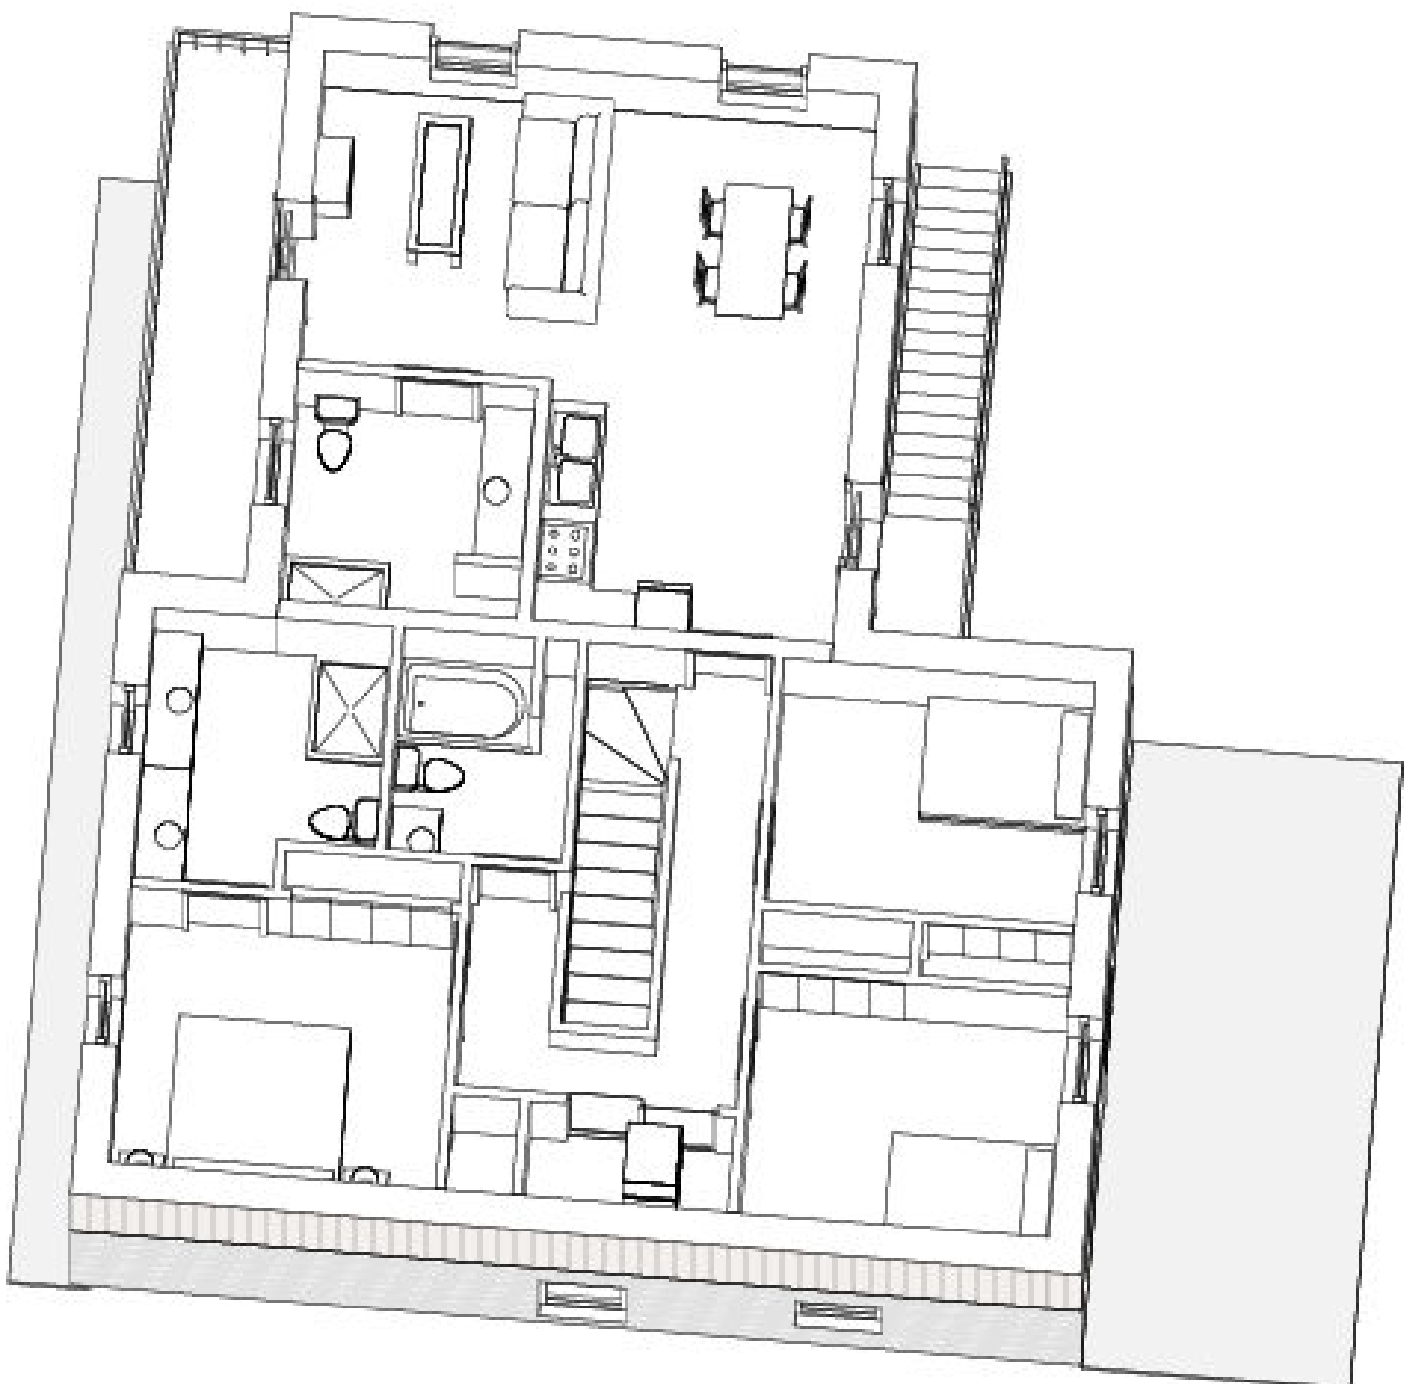

THE LYNX

• SINGLE DETACHED HOME •		
3 	THE LYNX	2.5 

created by StokedLiving

*A new development in:
Revelstoke*

MAIN FLOOR

MAIN FLOOR	890 FT. ²
SECOND FLOOR	890 FT. ²
TOTAL -MAIN HOME	1780 FT. ²
1 BDRM APT	584 FT. ²
GARAGE	584 FT. ²
GRAND TOTAL	2948FT. ²

SECOND FLOOR

MAIN FLOOR

SECOND FLOOR

1 BEDROOM SUITE & GARAGE UPGRADE

MAIN FLOOR

MAIN FLOOR	890 FT. ²
SECOND FLOOR	890 FT. ²
TOTAL -MAIN HOME	1780 FT. ²
1 BDRM APT	584 FT. ²
GARAGE	584 FT. ²
GRAND TOTAL	2948FT. ²