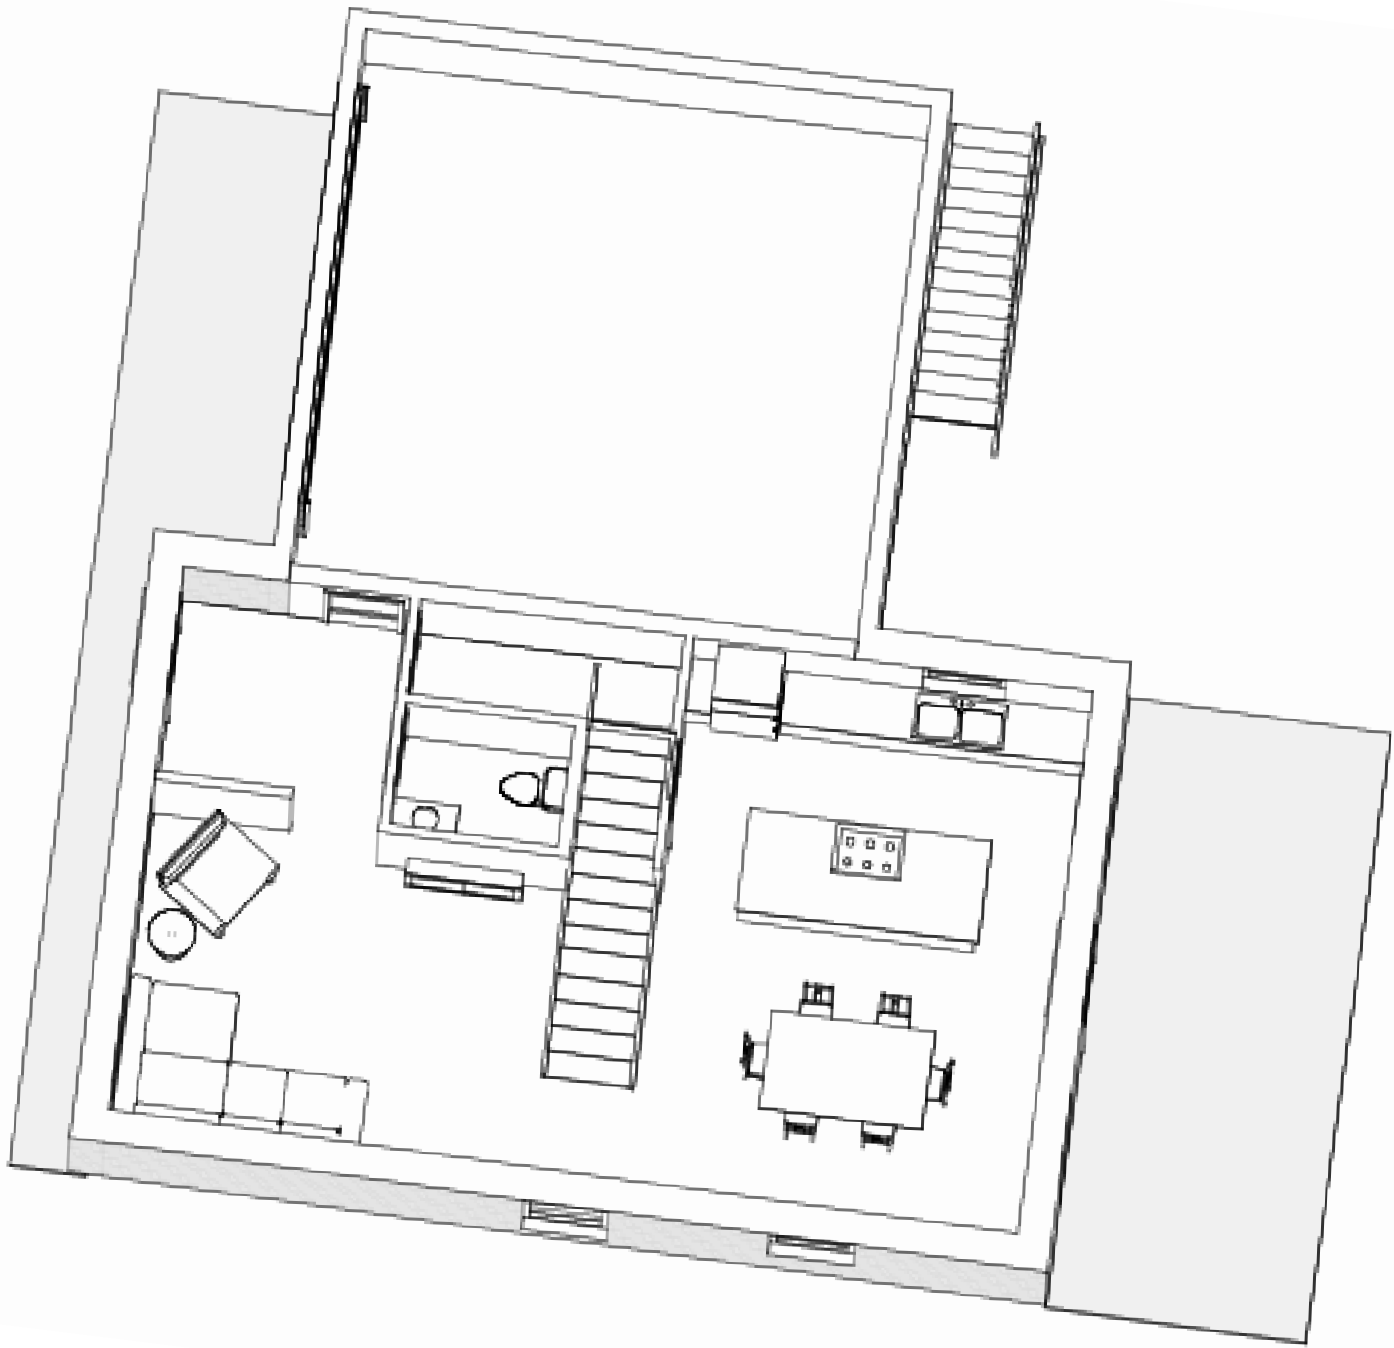

1 BEDROOM SUITE UPGRADE

MAIN FLOOR