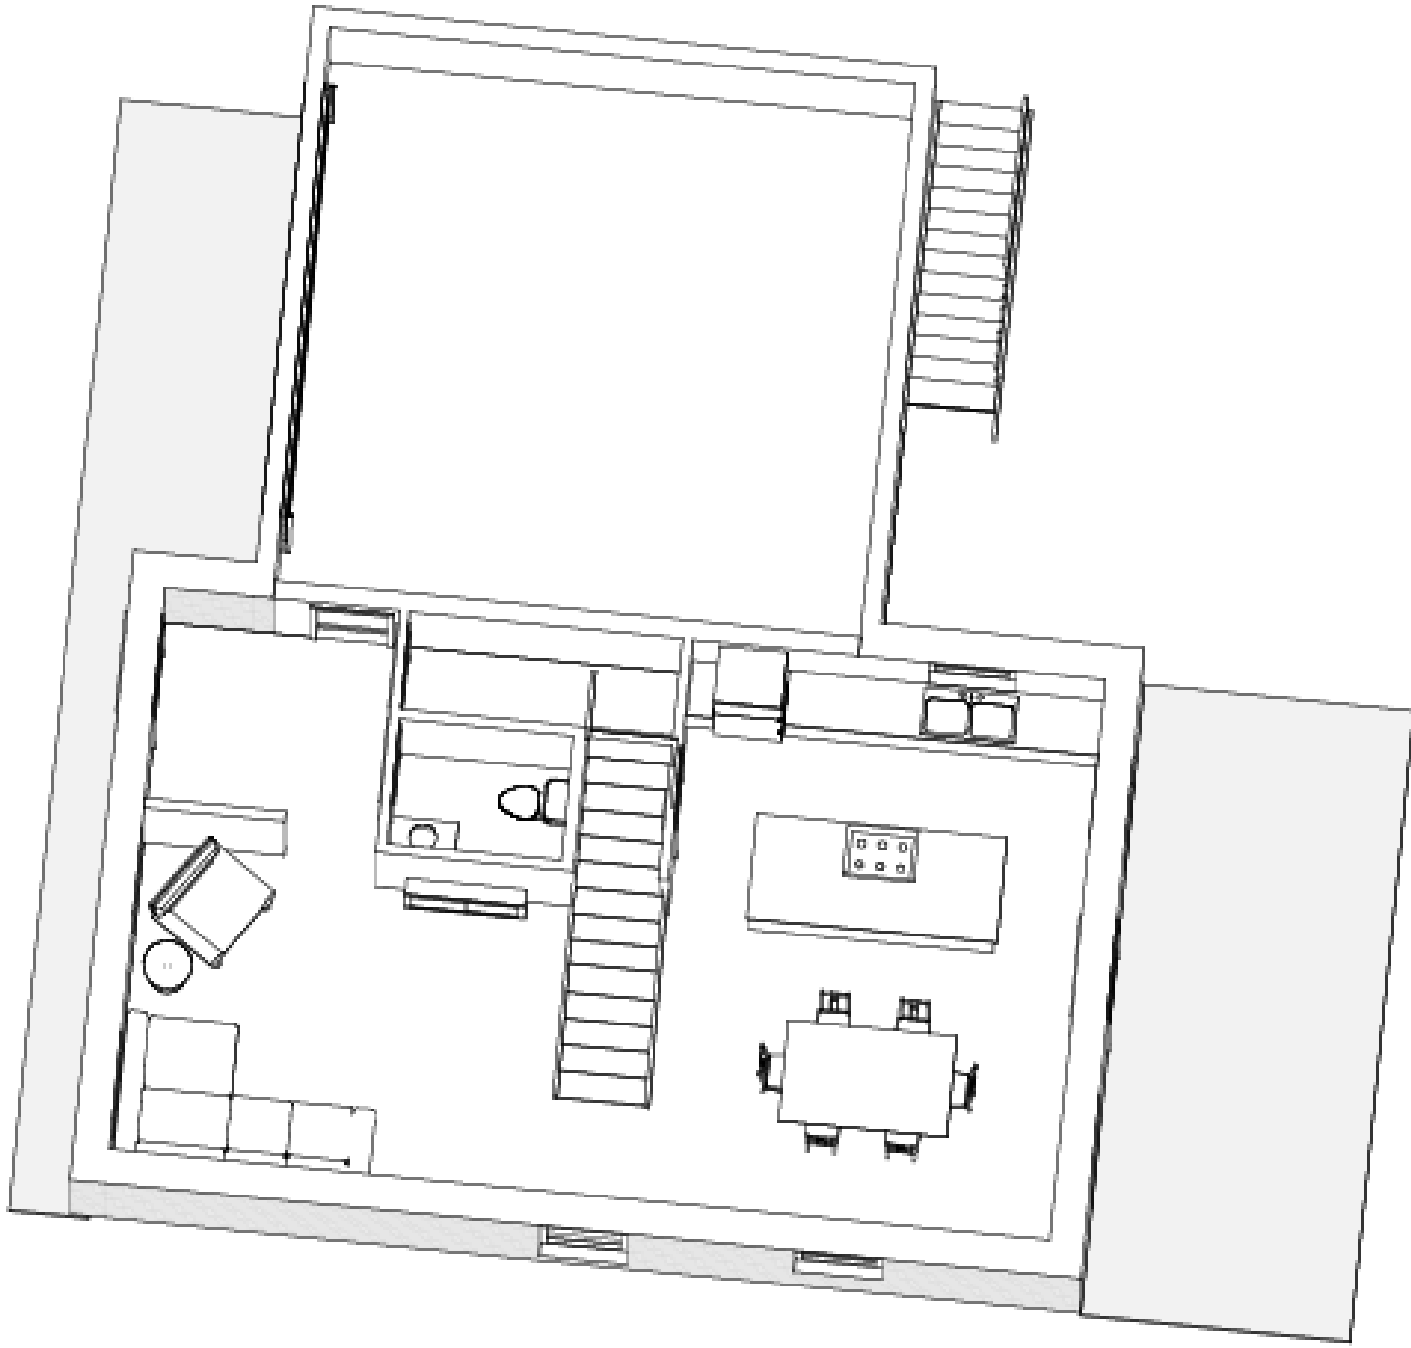

THE LYNX

• SINGLE DETACHED HOME •		
3 	THE LYNX	2.5 

created by StokedLiving

*A new development in:
Revelstoke*

MAIN FLOOR

MAIN FLOOR	890 FT. ²
SECOND FLOOR	890 FT. ²
TOTAL -MAIN HOME	1780 FT. ²
1 BDRM APT	584 FT. ²
GARAGE	584 FT. ²
GRAND TOTAL	2948FT. ²

SECOND FLOOR

MAIN FLOOR

SECOND FLOOR

1 BEDROOM SUITE & GARAGE UPGRADE

MAIN FLOOR

MAIN FLOOR	890 FT. ²
SECOND FLOOR	890 FT. ²
TOTAL -MAIN HOME	1780 FT. ²
1 BDRM APT	584 FT. ²
GARAGE	584 FT. ²
GRAND TOTAL	2948FT. ²