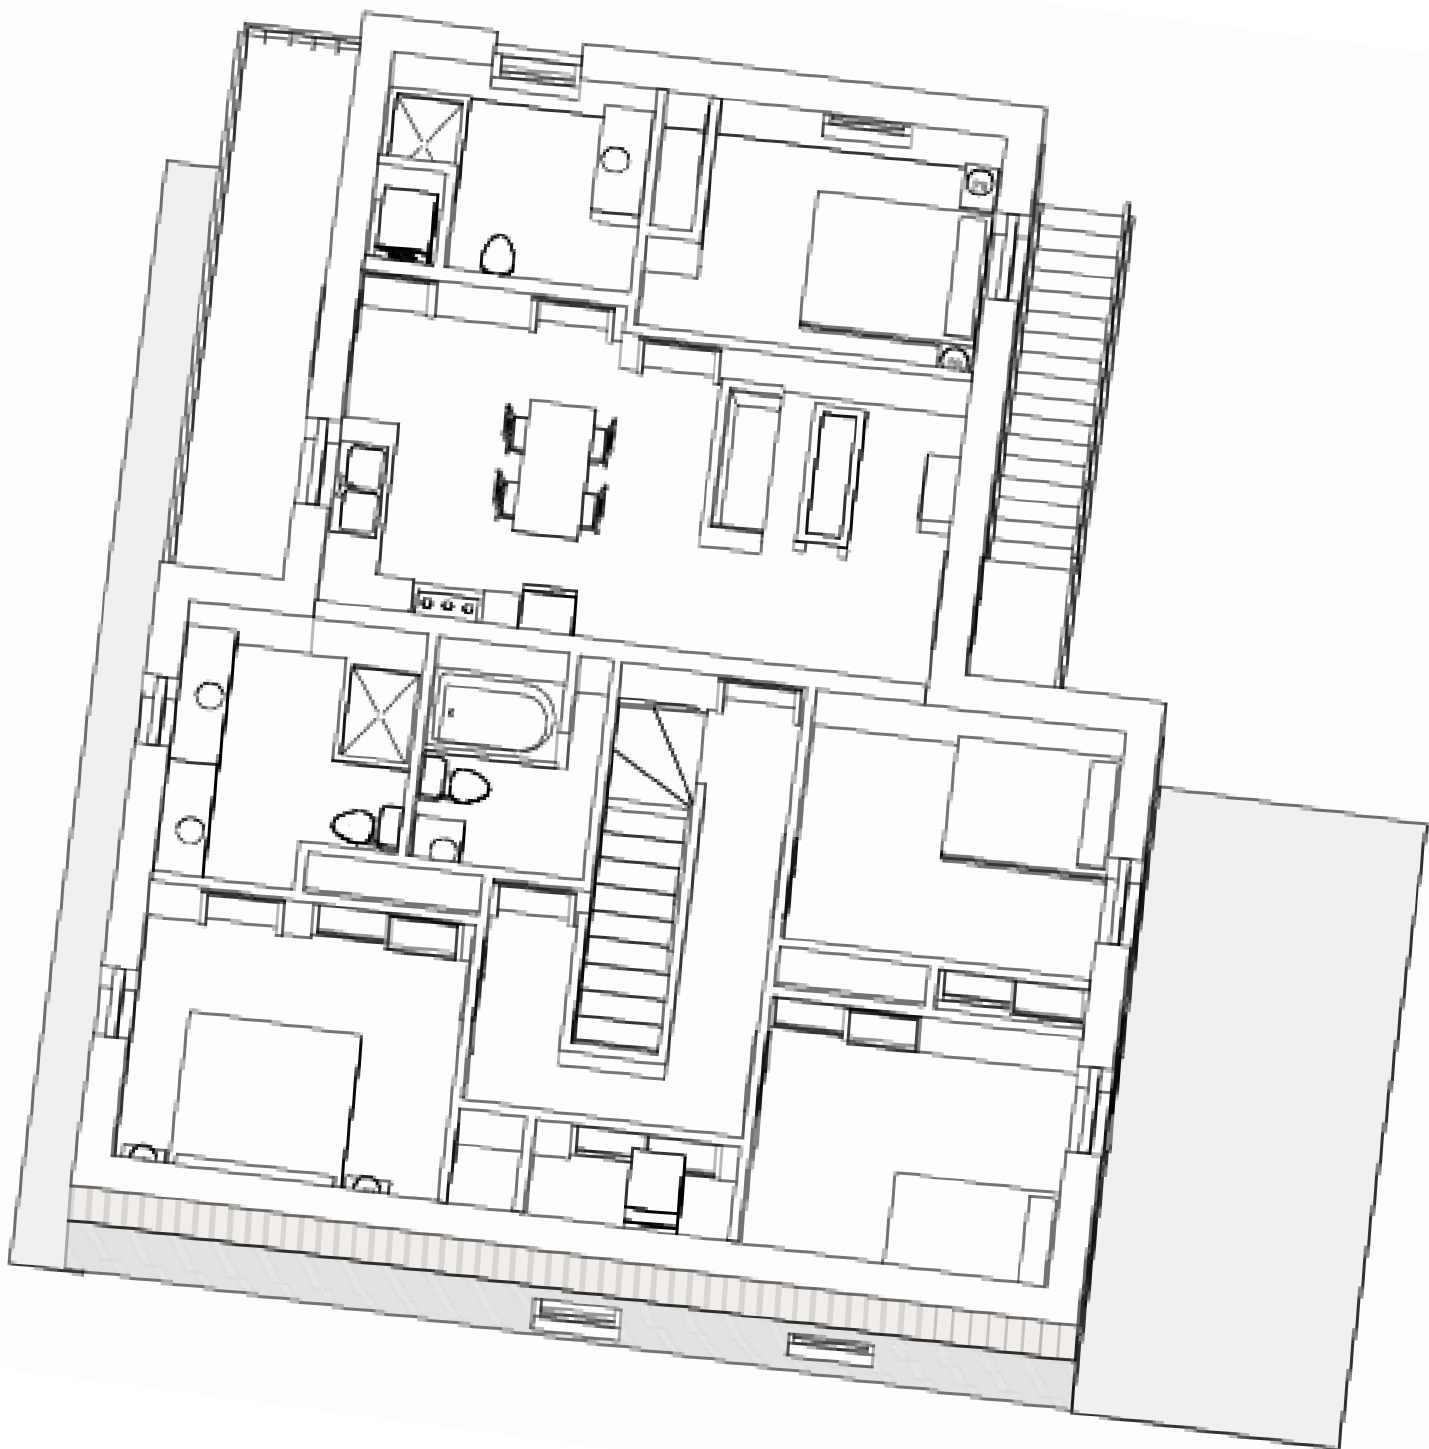

SECOND FLOOR

MAIN FLOOR

SECOND FLOOR

1 BEDROOM SUITE & GARAGE UPGRADE

MAIN FLOOR

MAIN FLOOR	890 FT. ²
SECOND FLOOR	890 FT. ²
TOTAL -MAIN HOME	1780 FT. ²
1 BDRM APT	584 FT. ²
GARAGE	584 FT. ²
GRAND TOTAL	2948FT. ²

SECOND FLOOR

1 BEDROOM SUITE UPGRADE

MAIN FLOOR

SECOND FLOOR

Kitchen: Appliance and Cabinets **\$19,500**

Upgrade your home with our Bosch appliance collection and experience a new level of culinary excellence. From our sleek wall oven and wall microwave to the high-performance induction cooktop with 5 burners, each appliance combines cutting-edge technology with elegant design. Enjoy the convenience of soft-closed doors and taller cabinets, providing a touch of luxury and ample storage space. Complete your kitchen transformation with our exquisite wine cooler, preserving and showcasing your favorite bottles. Elevate your cooking experience and embrace the perfect blend of style and functionality. Your dream kitchen awaits! *No upgrade options for the suite kitchen.*