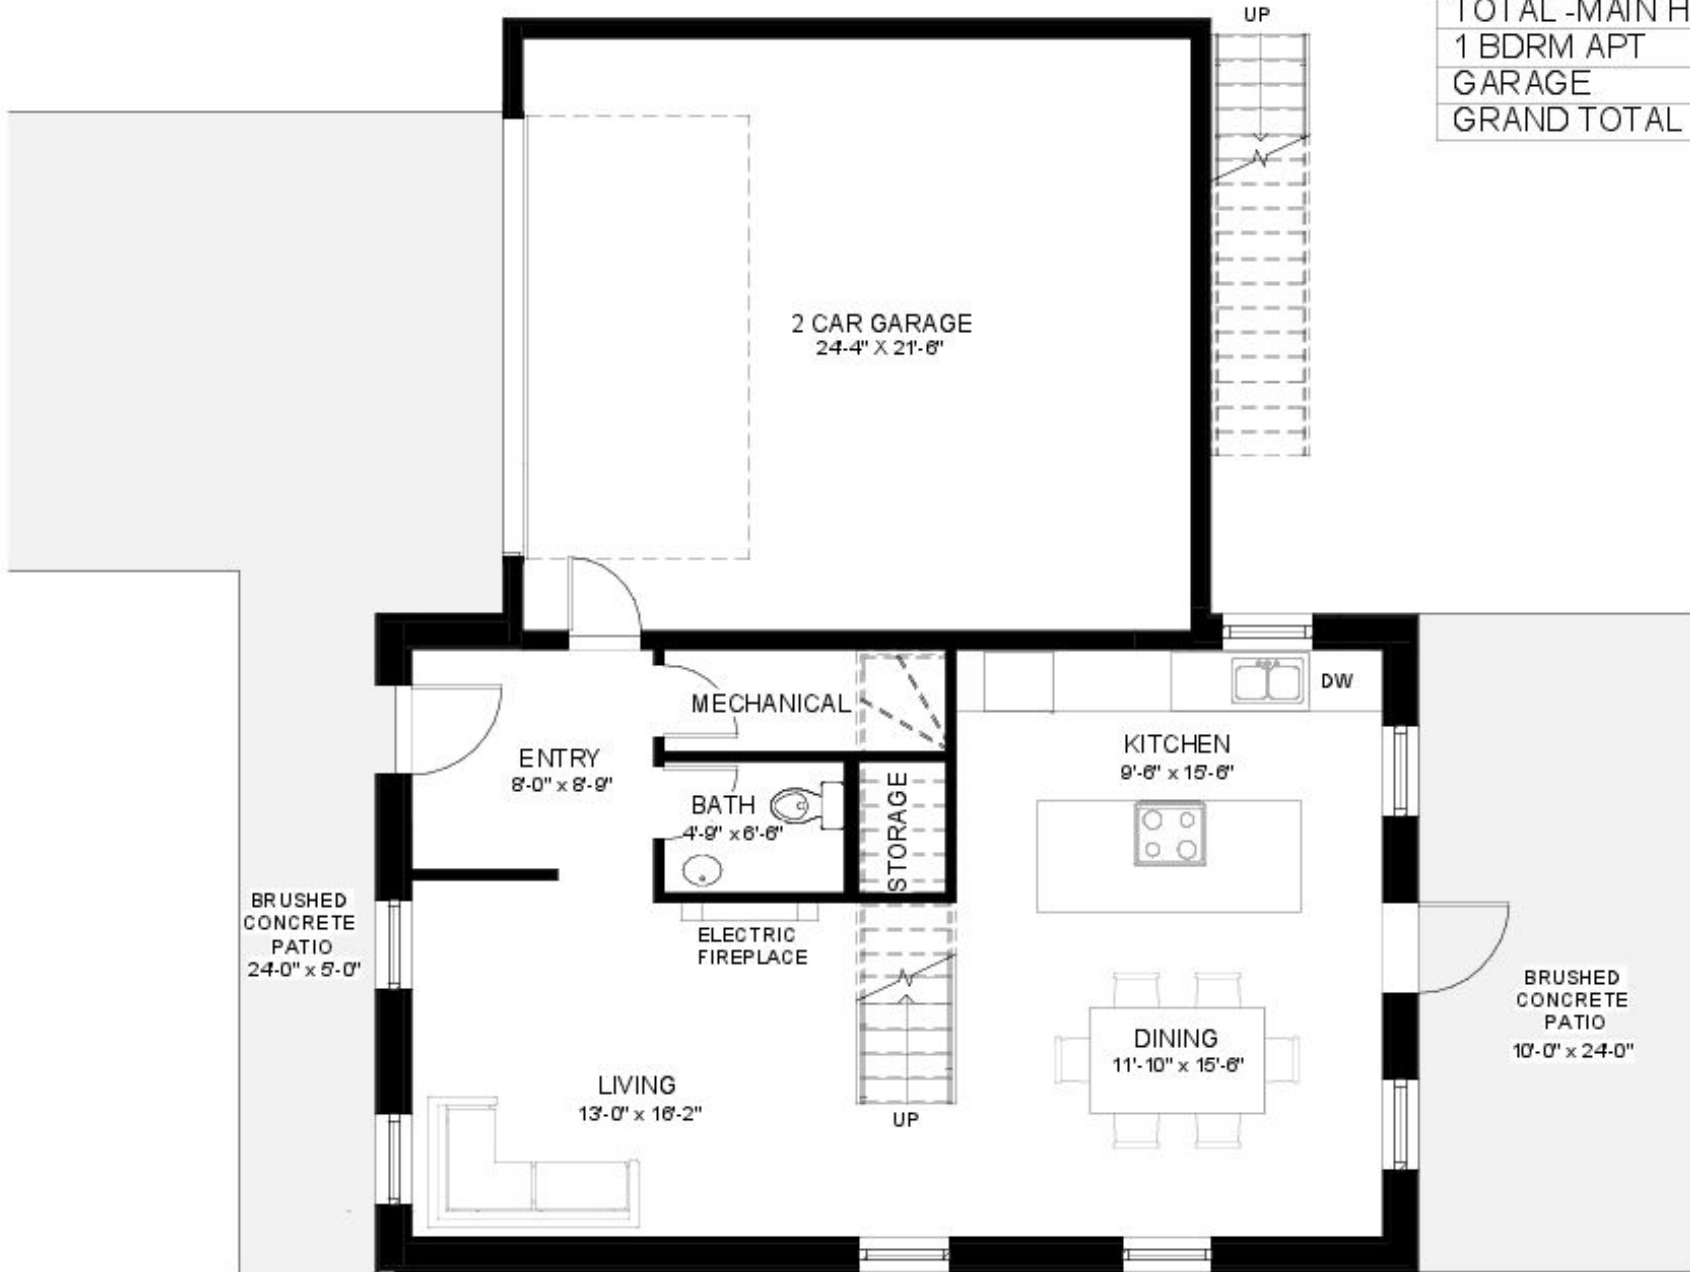

THE LYNX

• SINGLE DETACHED HOME •		
3 	THE LYNX	2.5 

created by StokedLiving

*A new development in:
Revelstoke*

MAIN FLOOR

MAIN FLOOR	890 FT. ²
SECOND FLOOR	890 FT. ²
TOTAL -MAIN HOME	1780 FT. ²
1 BDRM APT	584 FT. ²
GARAGE	584 FT. ²
GRAND TOTAL	2948FT. ²

SECOND FLOOR

MAIN FLOOR

SECOND FLOOR

1 BEDROOM SUITE & GARAGE UPGRADE

MAIN FLOOR

MAIN FLOOR	890 FT. ²
SECOND FLOOR	890 FT. ²
TOTAL -MAIN HOME	1780 FT. ²
1 BDRM APT	584 FT. ²
GARAGE	584 FT. ²
GRAND TOTAL	2948FT. ²