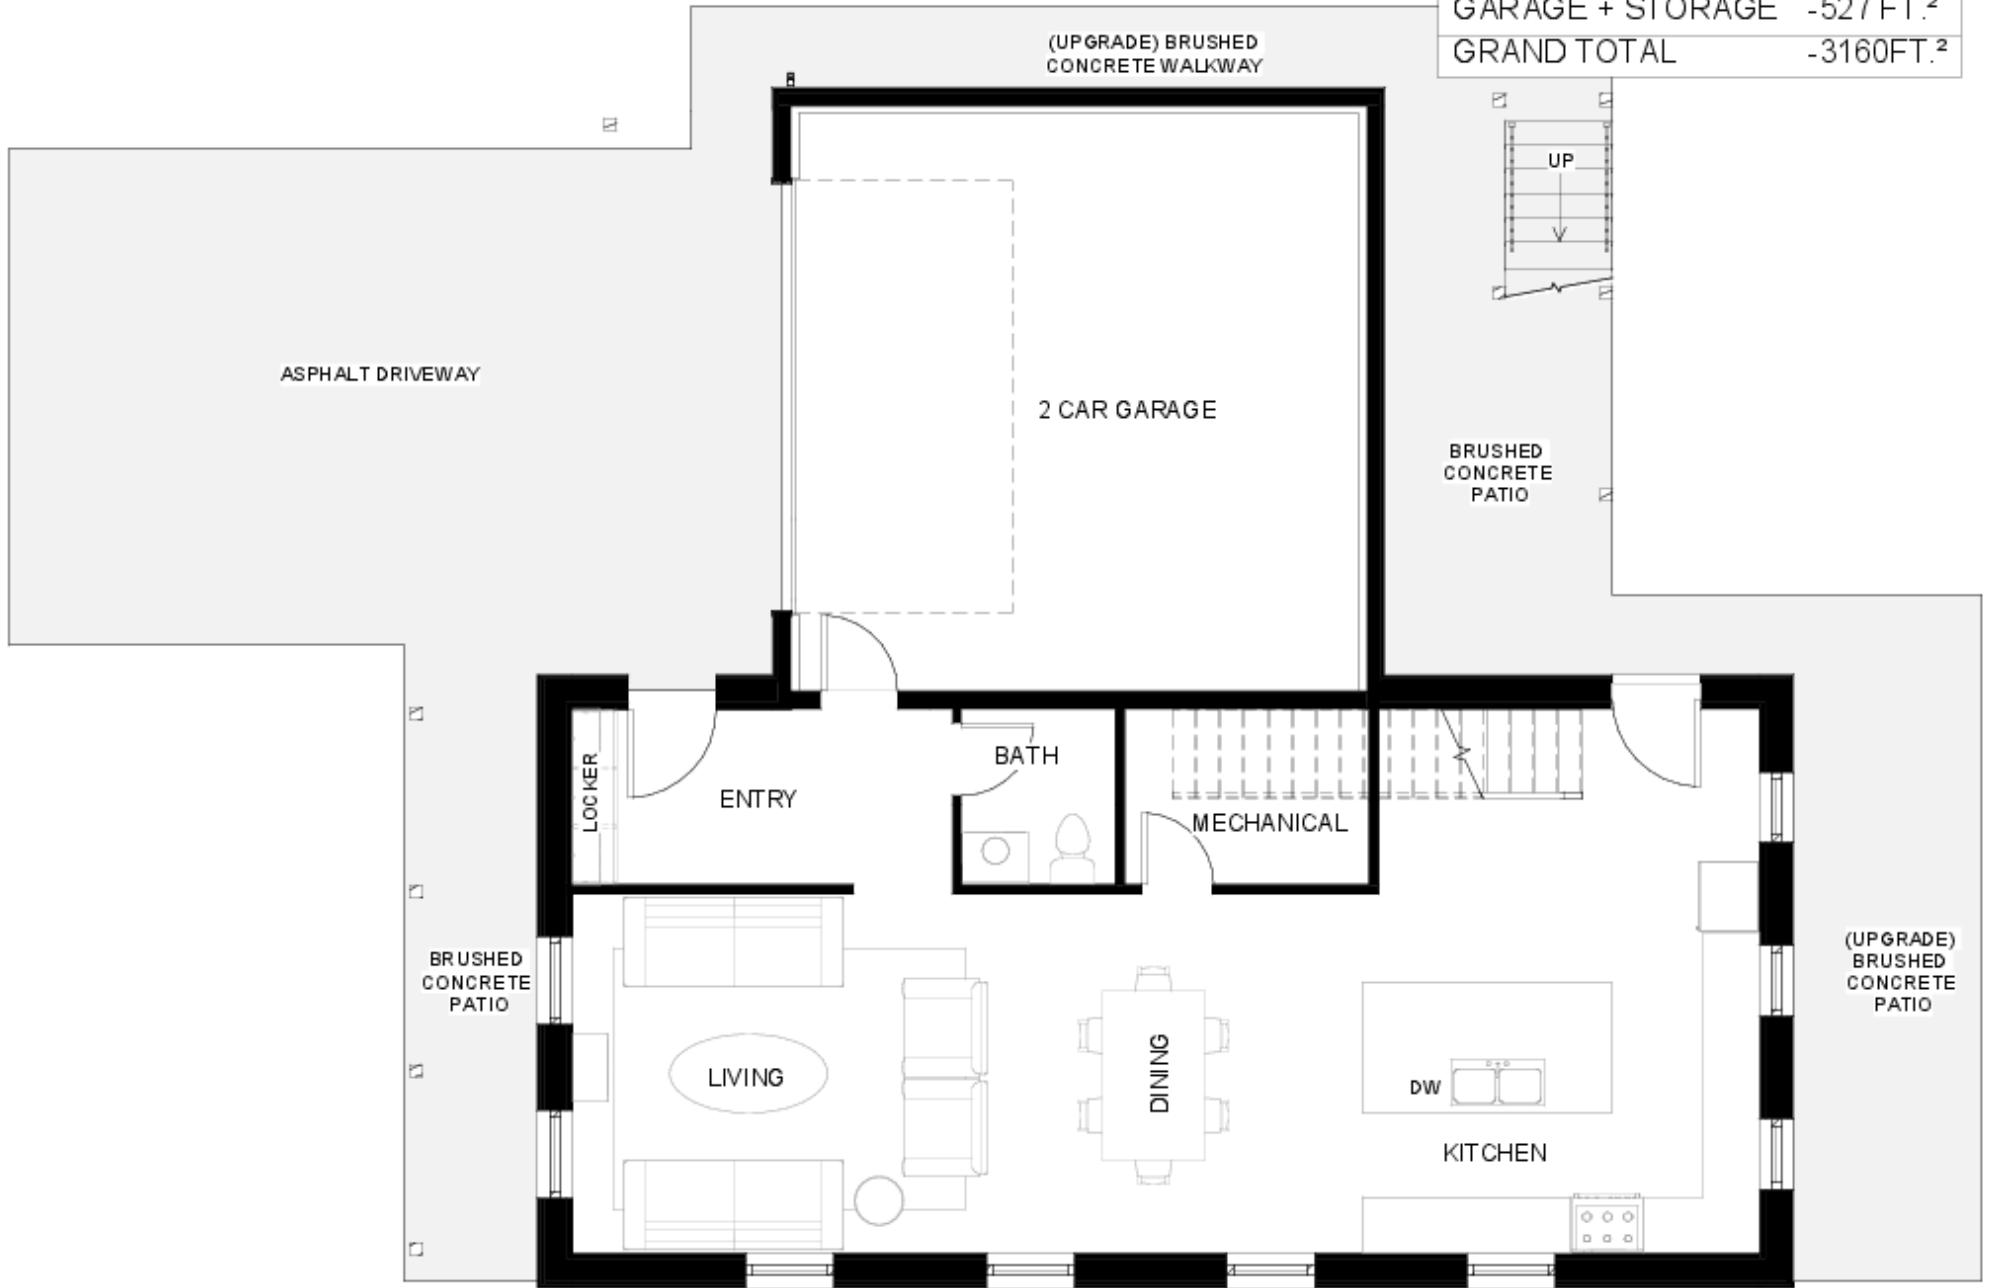

# MAIN FLOOR

MAIN FLOOR	- 1053FT. <sup>2</sup>
SECOND FLOOR	- 1053FT. <sup>2</sup>
TOTAL -MAIN HOME	- 2106FT. <sup>2</sup>
1 BDRM APT	- 527 FT. <sup>2</sup>
GARAGE + STORAGE	- 527 FT. <sup>2</sup>
GRAND TOTAL	- 3160FT. <sup>2</sup>

# SECOND FLOOR

# MAIN FLOOR

## MAIN FLOOR