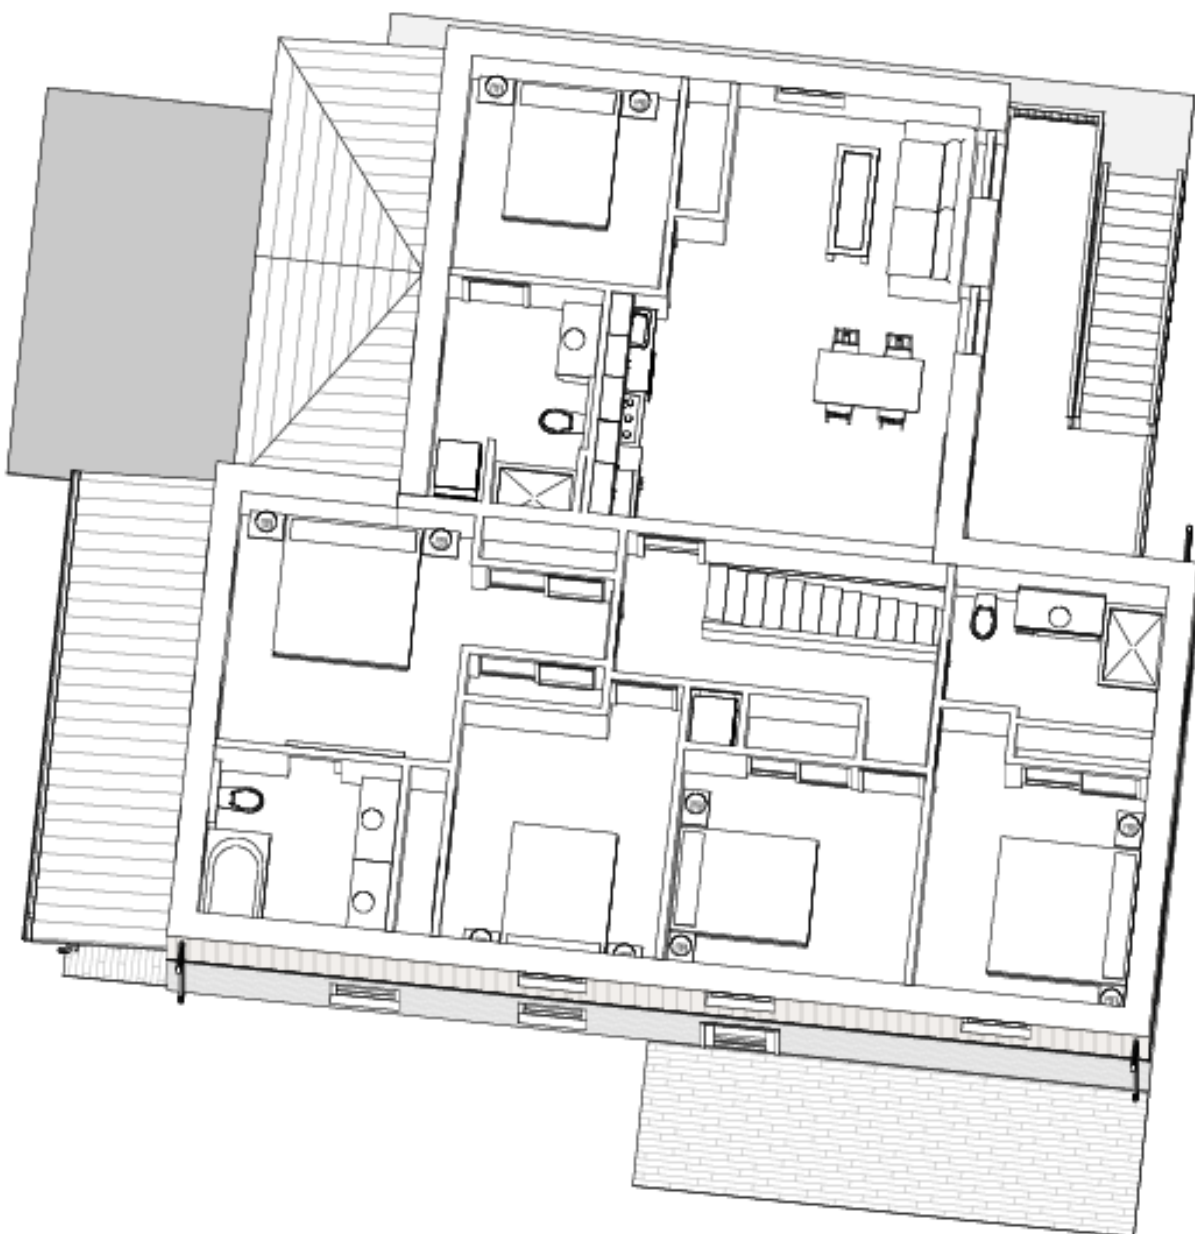

SECOND FLOOR