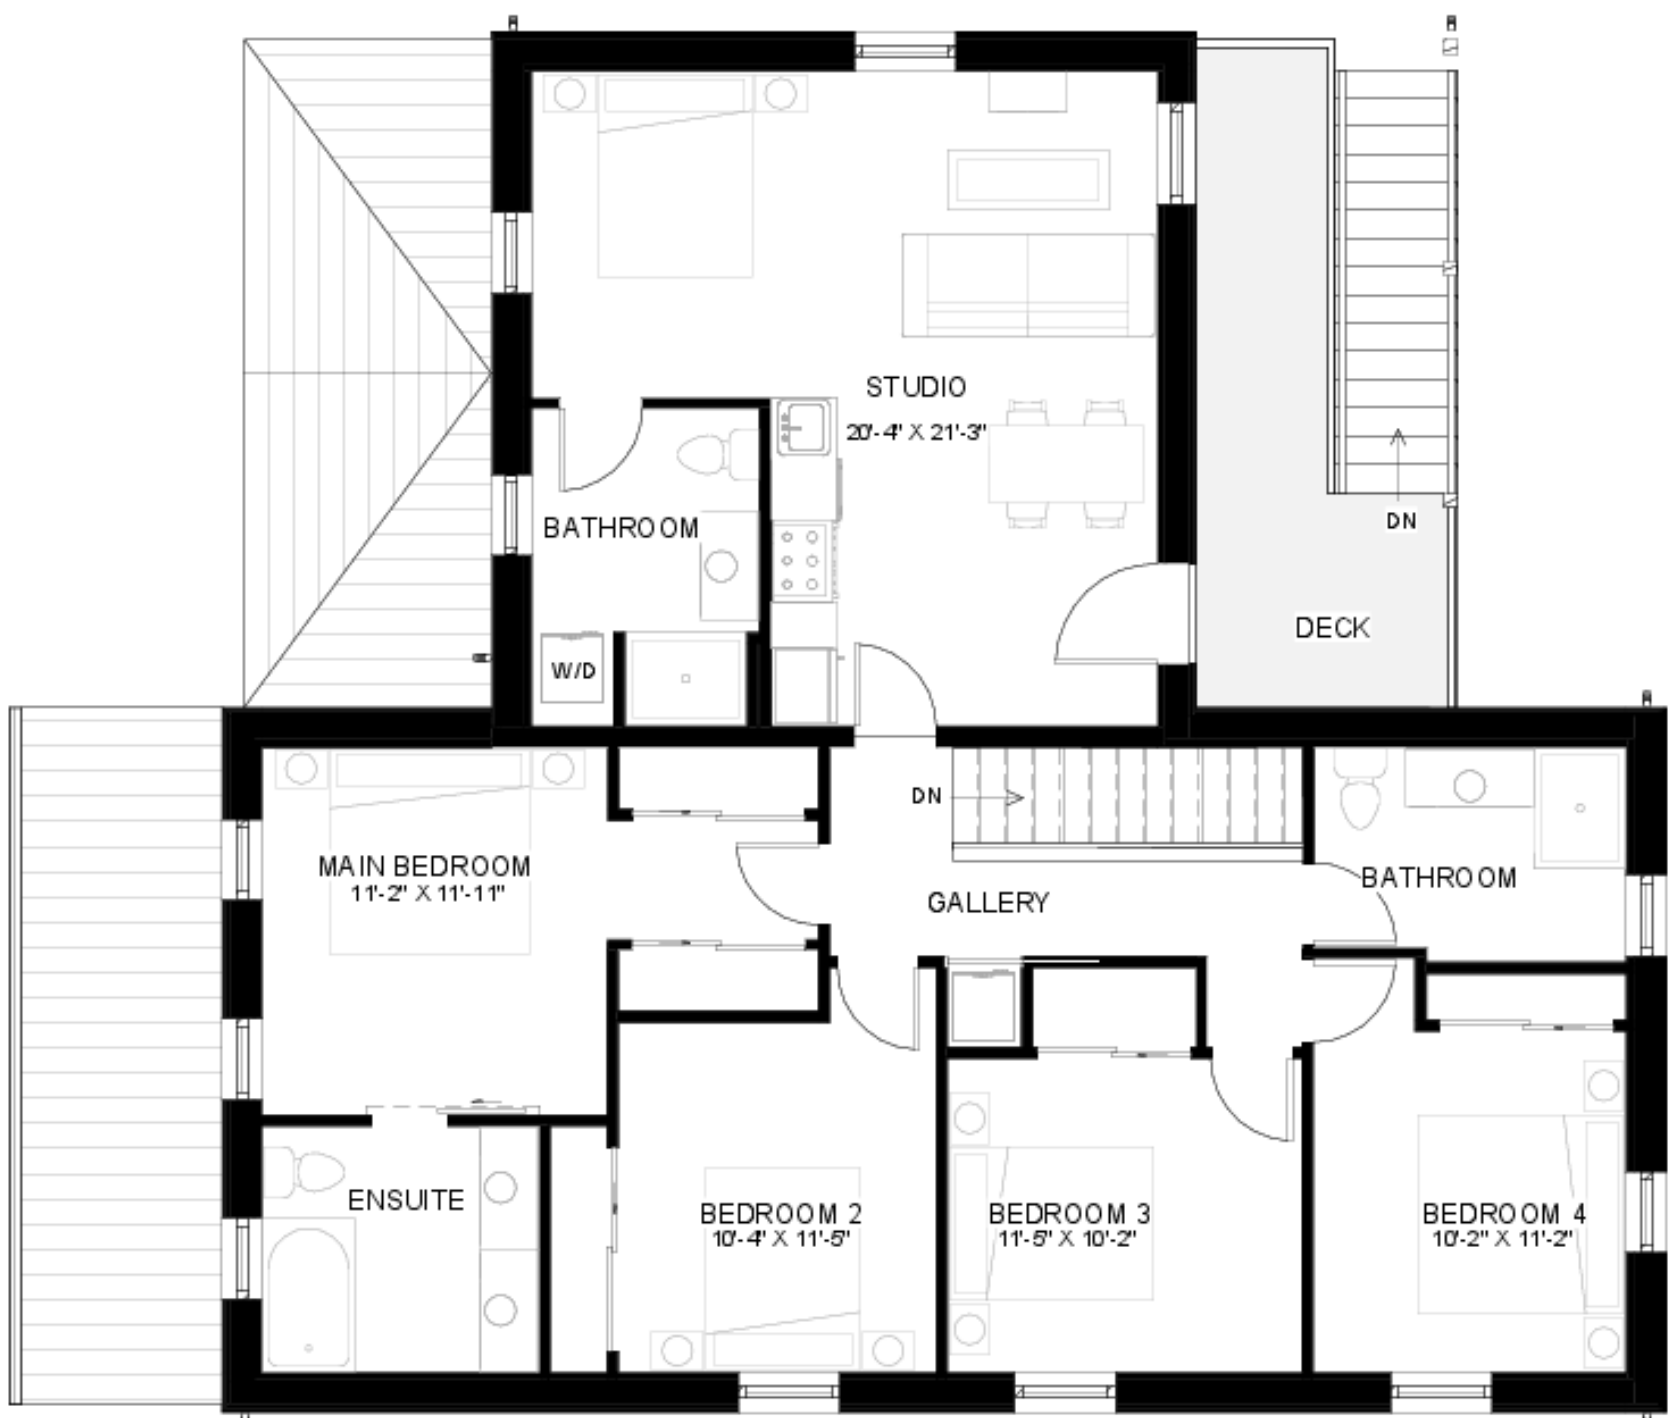

# MAIN FLOOR

MAIN FLOOR	- 1053FT. <sup>2</sup>
SECOND FLOOR	- 1053FT. <sup>2</sup>
TOTAL -MAIN HOME	- 2106FT. <sup>2</sup>
1 BDRM APT	- 527 FT. <sup>2</sup>
GARAGE + STORAGE	- 527 FT. <sup>2</sup>
GRAND TOTAL	- 3160FT. <sup>2</sup>

# SECOND FLOOR

# MAIN FLOOR