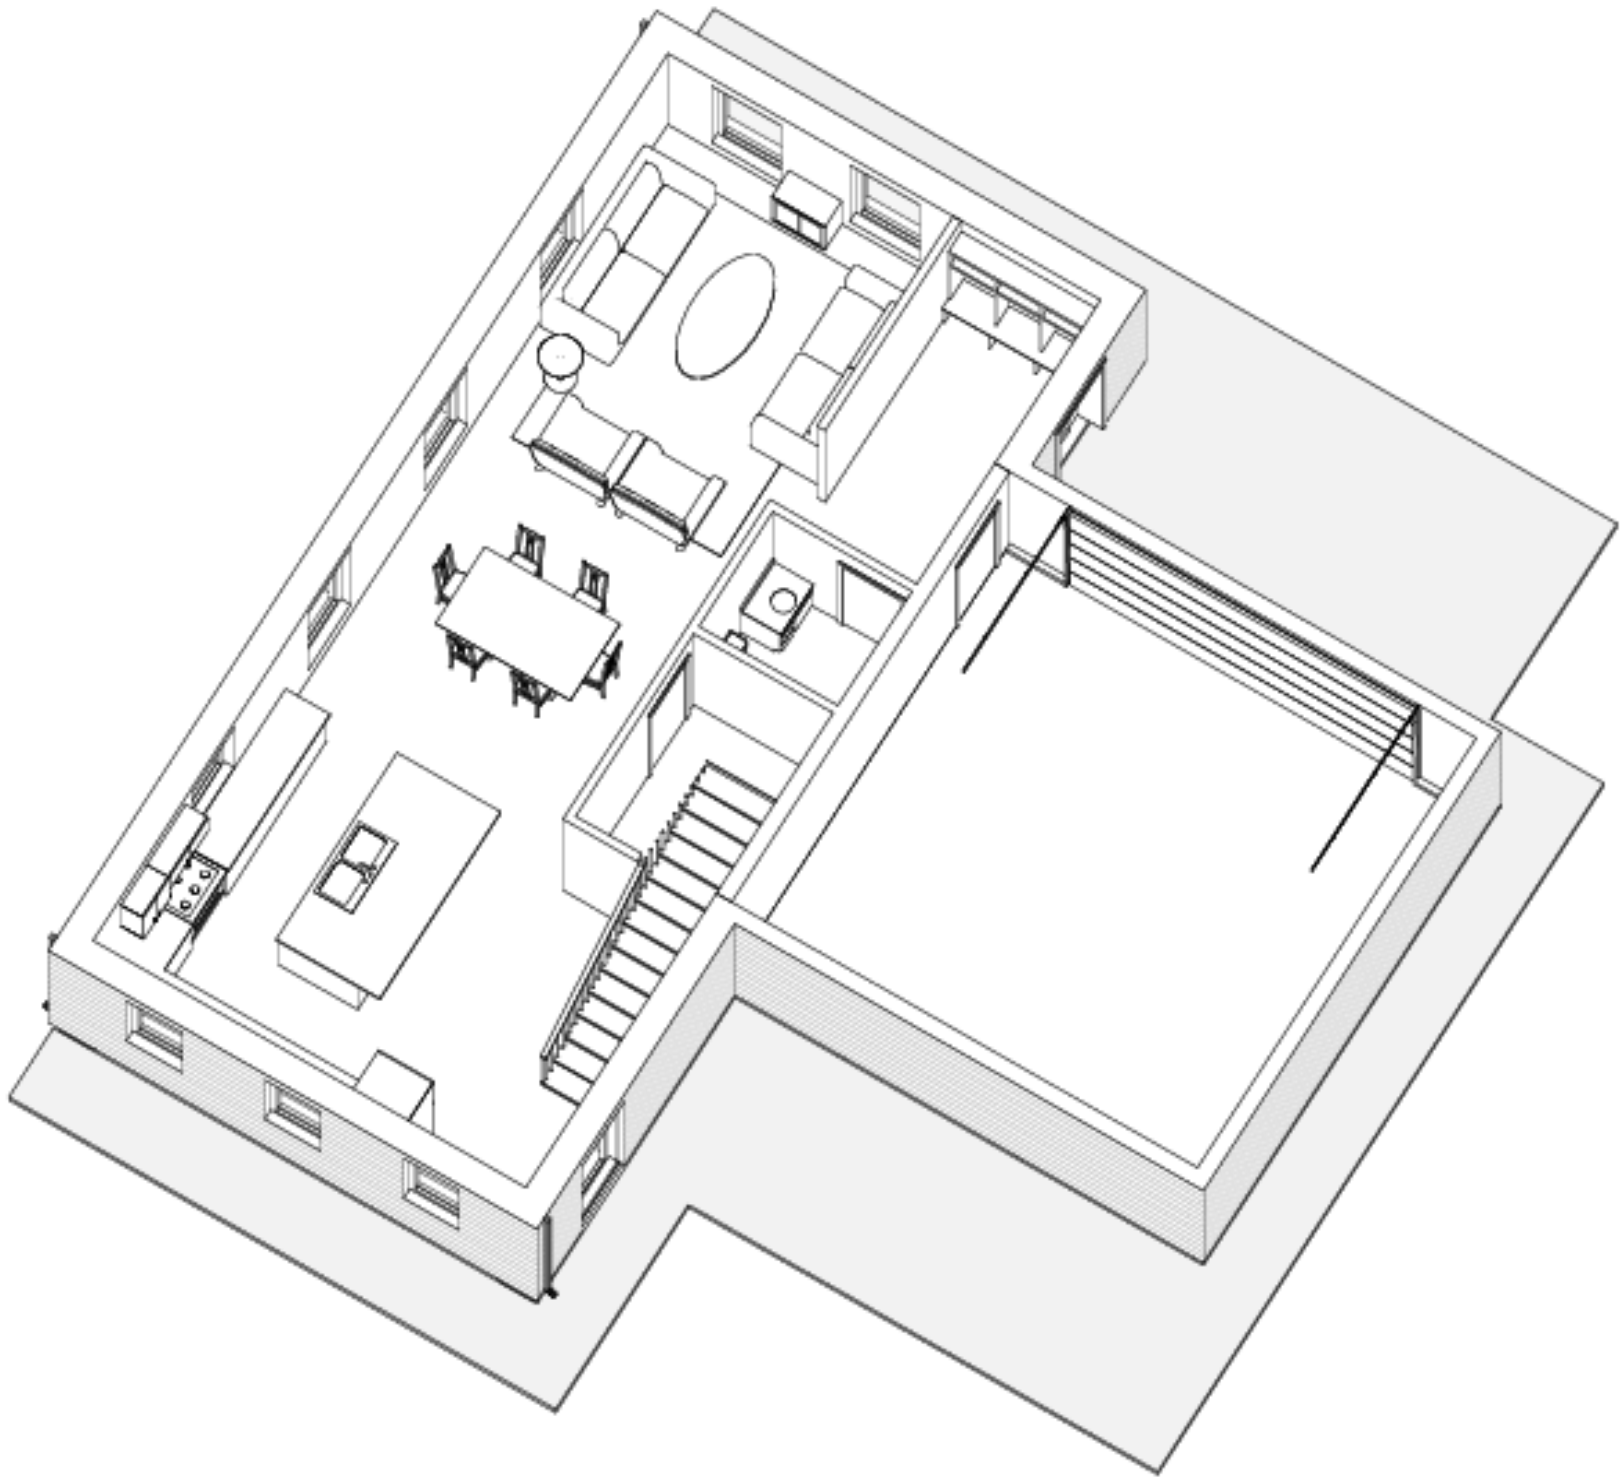

# MAIN FLOOR

MAIN FLOOR	- 1053FT. <sup>2</sup>
SECOND FLOOR	- 1053FT. <sup>2</sup>
TOTAL -MAIN HOME	- 2106FT. <sup>2</sup>
1 BDRM APT	- 527 FT. <sup>2</sup>
GARAGE + STORAGE	- 527 FT. <sup>2</sup>
GRAND TOTAL	- 3160FT. <sup>2</sup>

# SECOND FLOOR

# MAIN FLOOR