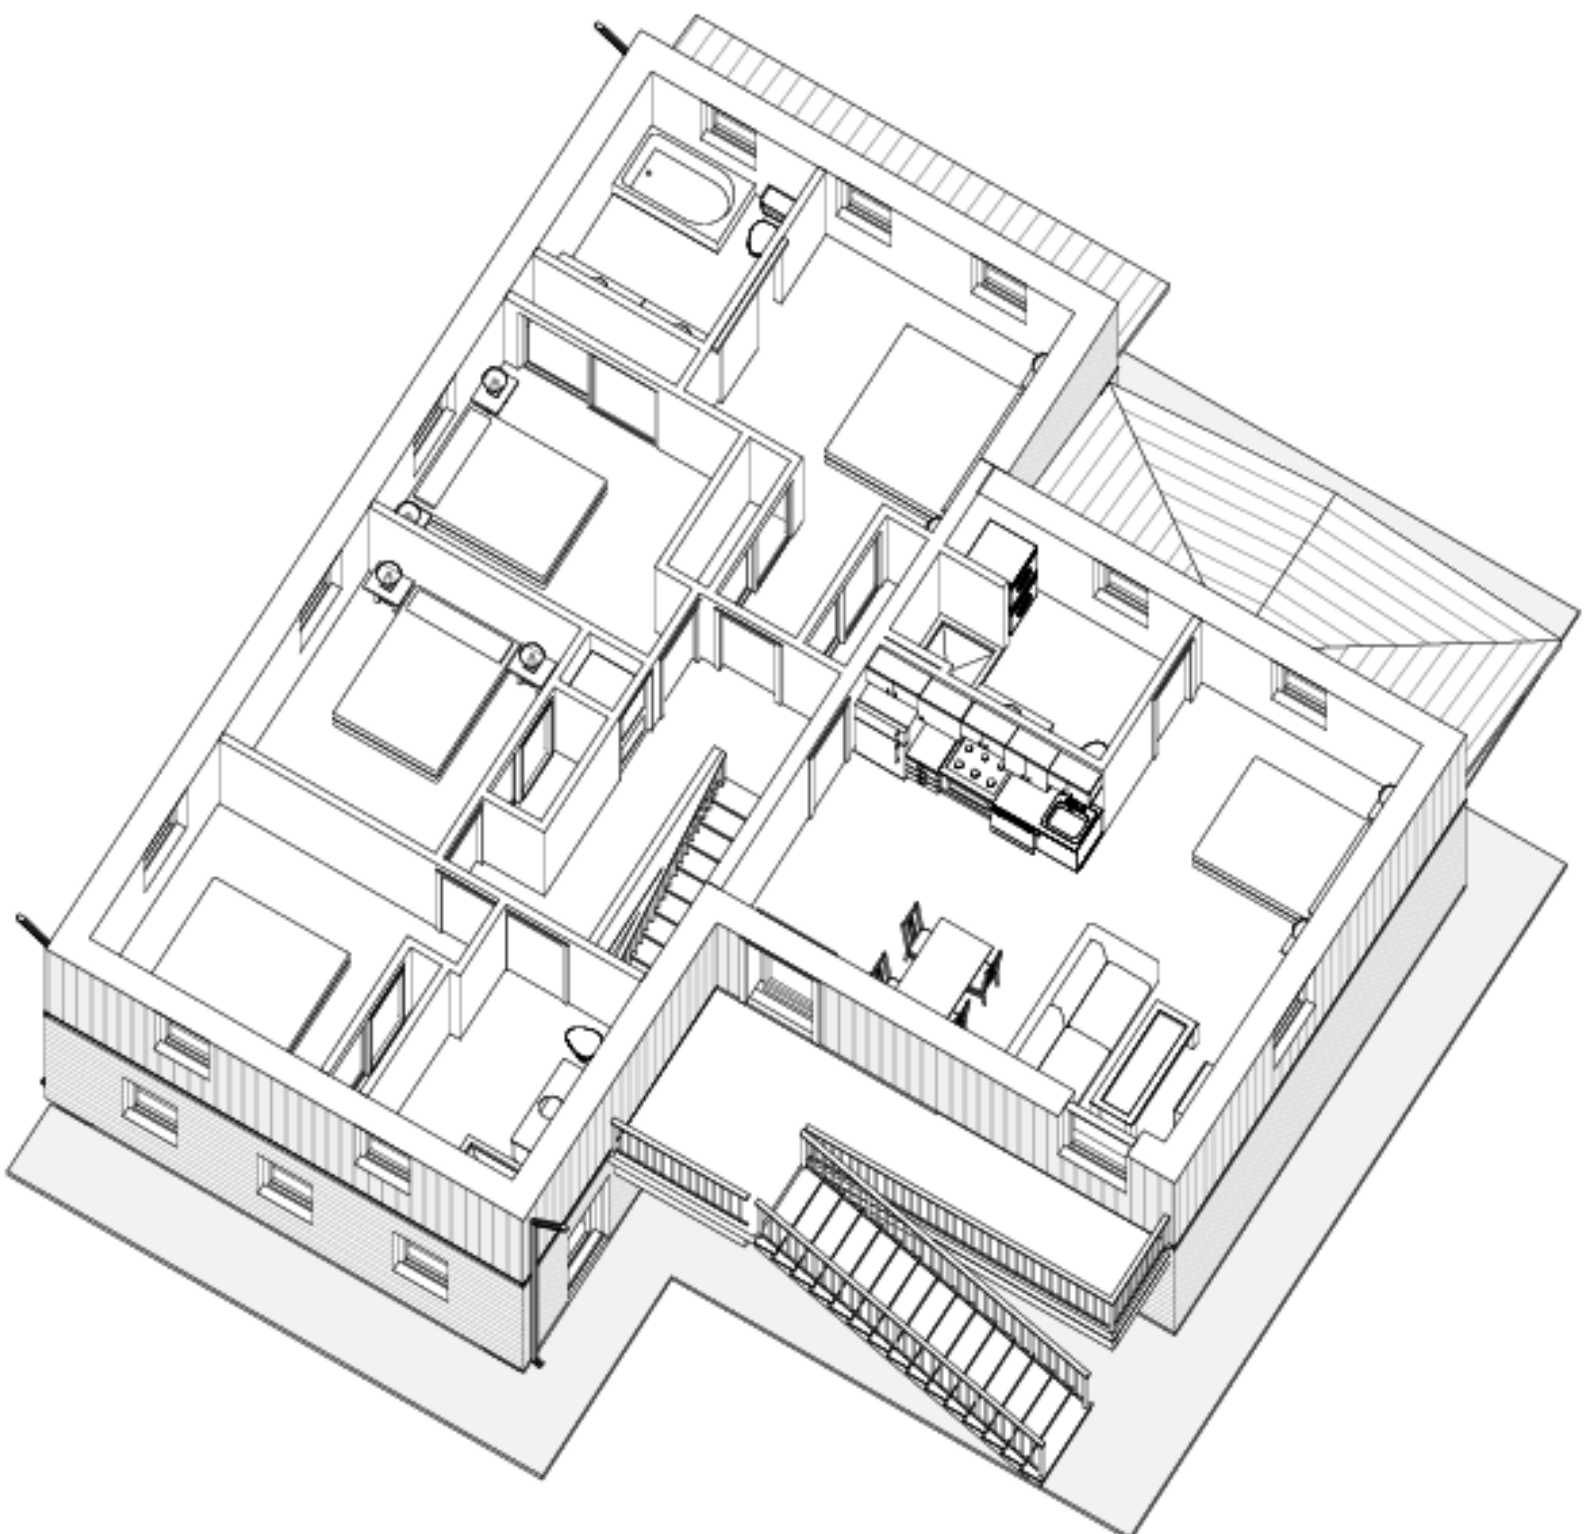

# MAIN FLOOR

MAIN FLOOR	- 1053FT. <sup>2</sup>
SECOND FLOOR	- 1053FT. <sup>2</sup>
TOTAL -MAIN HOME	- 2106FT. <sup>2</sup>
1 BDRM APT	- 527 FT. <sup>2</sup>
GARAGE + STORAGE	- 527 FT. <sup>2</sup>
GRAND TOTAL	- 3160FT. <sup>2</sup>

# SECOND FLOOR

# MAIN FLOOR