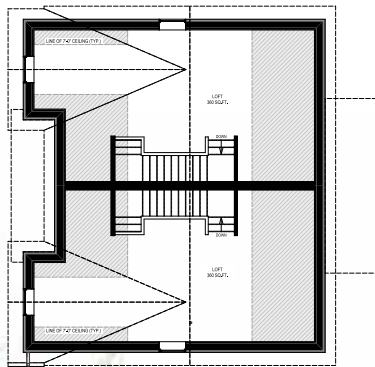

UNIT STYLE

# Kokanee

(DUPLIX HOMES)

BASE MODEL

UPGRADED PACKAGE

ENCLOSED AREA		
MAIN FLOOR	835	SQ.FT.
SECOND FLOOR	726	SQ.FT.
LOFT	360	SQ.FT.
<b>TOTAL - MAIN HOME</b>	<b>1,921</b>	<b>SQ.FT.</b>