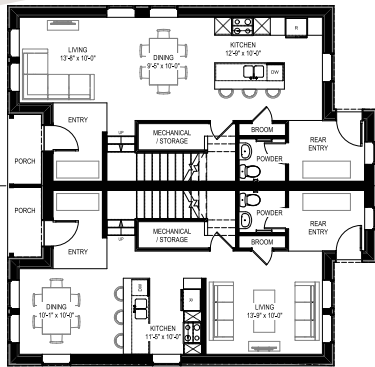

UNIT STYLE

# Kokanee

(DUPLIX HOMES)

BASE MODEL

UPGRADED PACKAGE

ENCLOSED AREA		
MAIN FLOOR	835	SQ.FT.
SECOND FLOOR	726	SQ.FT.
LOFT	360	SQ.FT.
<b>TOTAL - MAIN HOME</b>	<b>1,921</b>	<b>SQ.FT.</b>