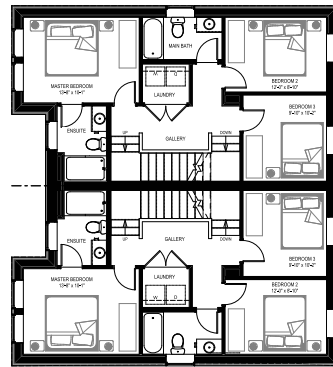

UNIT STYLE

# Kokanee

(DUPLIX HOMES)

BASE MODEL

UPGRADED PACKAGE

ENCLOSED AREA		
MAIN FLOOR	835	SQ.FT.
SECOND FLOOR	726	SQ.FT.
LOFT	360	SQ.FT.
<b>TOTAL - MAIN HOME</b>	<b>1,921</b>	<b>SQ.FT.</b>