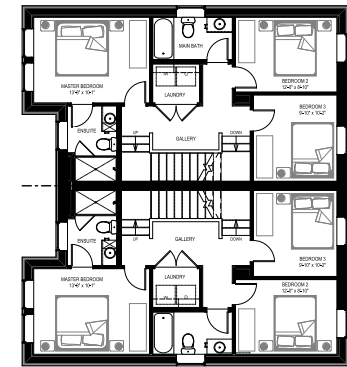

UNIT STYLE

# Kokanee

(DUPLIX HOMES)

BASE MODEL

UPGRADED PACKAGE

ENCLOSED AREA		
MAIN FLOOR	835	SQ.FT.
SECOND FLOOR	726	SQ.FT.
LOFT	360	SQ.FT.
<b>TOTAL - MAIN HOME</b>	<b>1,921</b>	<b>SQ.FT.</b>