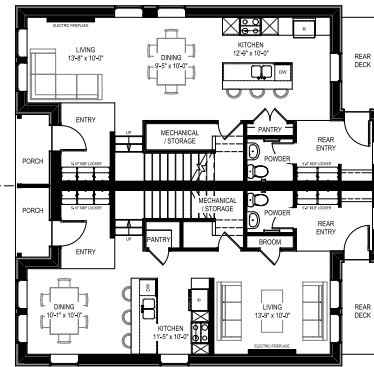

UNIT STYLE

# Kokanee

(DUPLIX HOMES)

BASE MODEL

UPGRADED PACKAGE

ENCLOSED AREA		
MAIN FLOOR	835	SQ.FT.
SECOND FLOOR	726	SQ.FT.
LOFT	360	SQ.FT.
<b>TOTAL - MAIN HOME</b>	<b>1,921</b>	<b>SQ.FT.</b>